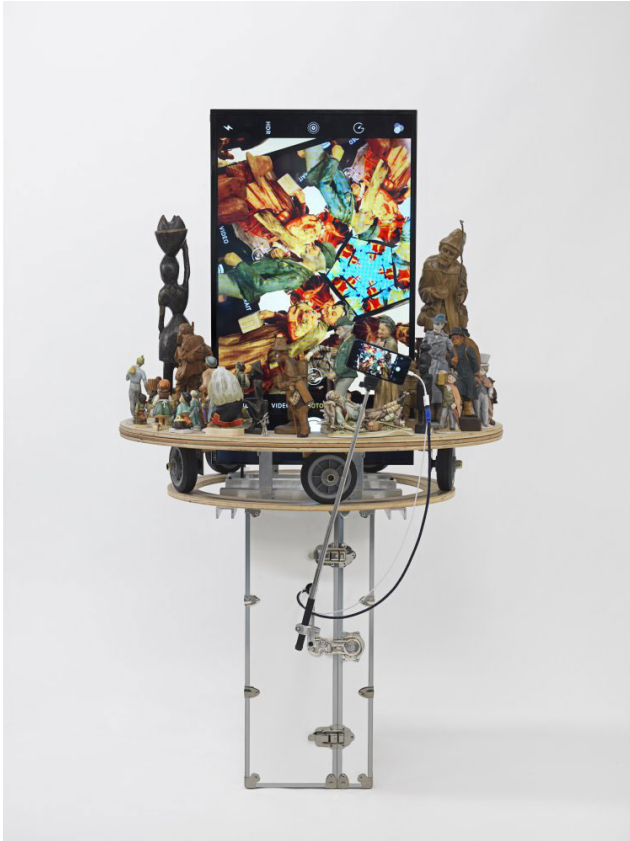

~~EDUARDO~~
~~SECCI~~

Jon Kessler

Stabile #1, 2018

Bronze, steel, lead, stainless steel, copper and resin
61 x 61 x 91.4 cm
24 x 24 x 36 in
(JKE001)

Piazza Carlo Goldoni 2
50123 Firenze - IT
+39 055 661356
gallery@eduardosecci.com
www.eduardosecci.com

Jon Kessler

Ikebana #3, 2018

Bronze, brass, steel, stainless steel, barnacles, shell and sea urchins

53.3 x 61 x 61 cm

21 x 24 x 24 in

(JKE002)

Jon Kessler
Exodus, 2016

Trunk, wood, aluminum, rubber wheels, found figurines, iPhone with selfie stick, LCD screen and motor
206 x 119 x 168 cm
81.1 x 46.9 x 66.1 in
(JKE008)

~~EDUARDO~~
~~SECCI~~

Jon Kessler

Ikebana #4, 2018

Bronze, stainless steel and barnacles

72 x 72 x 72 cm

28 3/8 x 28 3/8 x 28 3/8 in

(JKE009)

Piazza Carlo Goldoni 2
50123 Firenze - IT
+39 055 661356
gallery@eduardosecci.com
www.eduardosecci.com

~~EDUARDO~~
~~SECCI~~

Jon Kessler

Figi, 2018

Lenticular photo, wood, bronze, Fiji water bottle and gallium

50 x 70 x 70 cm

19 3/4 x 27 1/2 x 27 1/2 in

(JKE010)

Piazza Carlo Goldoni 2
50123 Firenze - IT
+39 055 661356
gallery@eduardosecci.com
www.eduardosecci.com