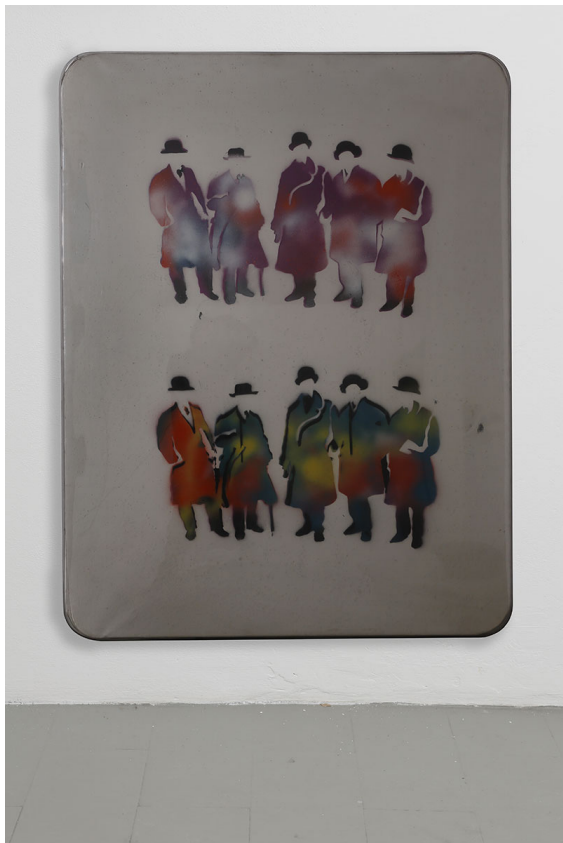

~~EDUARDO~~
~~SECCI~~

Mario Schifano

Futurismo Rivisitato, 1974

Spray enamel on canvas
129 x 99 cm
50 3/4 x 39 in
(MSC007)

Piazza Carlo Goldoni 2
50123 Firenze - IT
+39 055 661356
gallery@eduardosecci.com
www.eduardosecci.com

~~EDUARDO~~
~~SECCI~~

Mario Schifano
Inventario, 1973/74

enamel on canvas emulsified
115x160 cm
45.3x63 in
(MS1973/74-17)

Piazza Carlo Goldoni 2
50123 Firenze - IT
+39 055 661356
gallery@eduardosecci.com
www.eduardosecci.com

~~EDUARDO~~
~~SECCI~~

Mario Schifano

Coca Cola, 1975

Enamel, collage, pencil on paper applied on canvas
100x50
39.4x19.7 in
(MS1975-01)

 Piazza Carlo Goldoni 2
50123 Firenze - IT
+39 055 661356
gallery@eduardosecci.com
www.eduardosecci.com